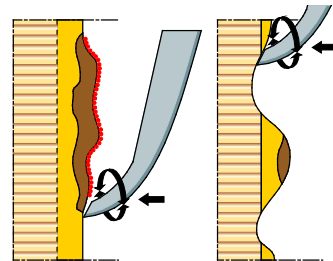

Dentatus LTA Lamineer[®] Tips

Reciprocating tools for finishing and polishing of all tooth surfaces

LTA

IPR

Dentatus LTA Lamineer[®] Tips

- Provides excellent and well defined surfaces, also in hard-to-reach areas
- Color coded abrasive diamond tips in different shapes, grits and sizes for specific all kinds of treatments
- Safe-sided to prevent damage to adjacent tissue or enamel
- Sterilizable to provide long term economical use

Dentatus LTA Lamineer[®] Tips

Additional Shapes and Functions:

- Shorter tips for CAD/CAM restorations
- EVA plastic tips for Implant Cleaning
- IPR tips for Interproximal reduction
- Longer, more flexible tips for contours
- Profin/EVA tips can also be used with W&H and NSK contra-angles for Profin
- ...and more

Dentatus Per-lo-Tor™ Instruments

The ultimate tools for safe and mechanical root-planing with Profin PDX

Per-lo-Tor

Prevents Further Removal of Root Cementum Once Surface is Clean

- For mechanical tooth cleaning
- Safe root-planing with Profin
- Developed by Prof. Per Axelsson
- Made of high quality stainless steel
- Made for long lasting performance

Why use Per-lo-Tor

The curette

Ultrasonic/
High Speed Scaler

Consequence of recurrence of
plaque on partially exposed root
dentin.

DENTATUS AB

Thank you for your attention.