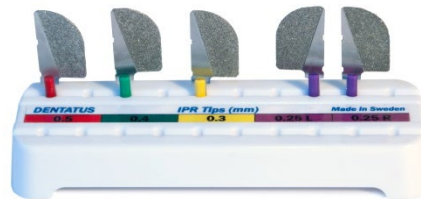

Dentatus Profin[®]

Your Companion to Dental Perfection

Perfect for:

- Hygienists
- Orthodontists
- Periodontists
- Prosthodontists
- Implantologists

Dentatus Profin[®] PDX (1/2)

- 1.2 mm reciprocating tip movement
- Fixed or rotating mode
- For hard-to-reach areas
- No heat build-up
- Can be used close to the gingiva

Profin[®] for Implantologists

- Single use plastic EVA tips
- Use with dedicated cleaning past
- Gentle to prosthetics and gingiva
- No heat build-up
- Gentle to implants

Profin[®] PDH

Achieve the Highest Levels of Dental Finishing

- Based on the established Profin/EVA system
- The same wide range of interchangeable diamond Lamineer tips
- For safe and precise finishing work
- For posterior and anterior usage

Dentatus Profin[®] PDH

Dentatus LTA Lamineer[®] Tips

Reciprocating tools for finishing and polishing of all tooth surfaces

LTA

IPR

Dentatus LTA Lamineer[®] Tips

- Provides excellent and well defined surfaces, also in hard-to-reach areas
- Color coded abrasive diamond tips in different shapes, grits and sizes for specific all kinds of treatments
- Safe-sided to prevent damage to adjacent tissue or enamel
- Sterilizable to provide long term economical use