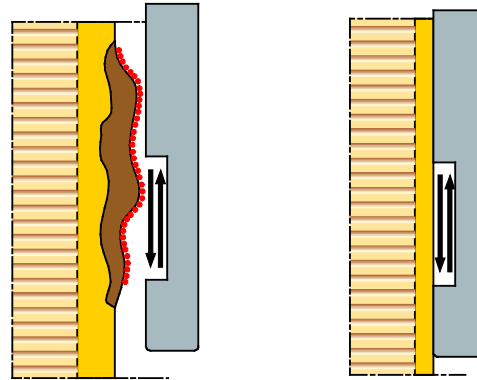

Dentatus LTA Lamineer[®] Tips

Additional Shapes and Functions:

- Shorter tips for CAD/CAM restorations
- EVA plastic tips for Implant Cleaning
- IPR tips for Interproximal reduction
- Longer, more flexible tips for contours
- Profin/EVA tips can also be used with W&H and NSK contra-angles for Profin
- ...and more

Dentatus Per-lo-Tor™ Instruments

The ultimate tools for safe and mechanical root-planing with Profin PDX

Per-lo-Tor

Prevents Further Removal of Root Cementum Once Surface is Clean

- For mechanical tooth cleaning
- Safe root-planing with Profin
- Developed by Prof. Per Axelsson
- Made of high quality stainless steel
- Made for long lasting performance

Why use Per-lo-Tor

The curette

Ultrasonic/
High Speed Scaler

Consequence of recurrence of
plaque on partially exposed root
dentin.

DENTATUS AB

Thank you for your attention.