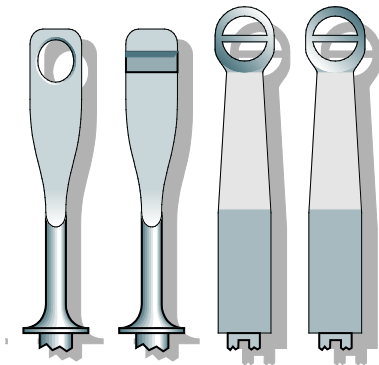

- Based on the established Profin/EVA system
- The same wide range of interchangeable diamond Lamineer tips
- For safe and precise finishing work
- For posterior and anterior usage

Dentatus Profin[®] PDH

Dentatus LTA Lamineer[®] Tips

Additional Shapes and Functions:

- Shorter tips for CAD/CAM restorations
- EVA plastic tips for Implant Cleaning
- IPR tips for Interproximal reduction
- Longer, more flexible tips for contours
- Profin/EVA tips can also be used with W&H and NSK contra-angles for Profin
- ...and more

Dentatus Per-lo-Tor™ Instruments

The ultimate tools for safe and mechanical root-planing with Profin PDX

Per-lo-Tor

Prevents Further Removal of Root Cementum Once Surface is Clean

- For mechanical tooth cleaning
- Safe root-planing with Profin
- Developed by Prof. Per Axelsson
- Made of high quality stainless steel
- Made for long lasting performance

Why use Per-lo-Tor

The curette

Ultrasonic/
High Speed Scaler

Consequence of recurrence of
plaque on partially exposed root
dentin.

DENTATUS AB

Thank you for your attention.