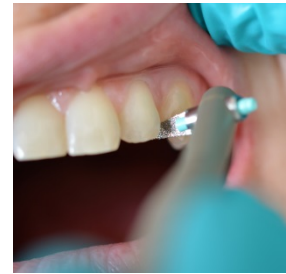

Profin[®] for Implantologists

- Single use plastic EVA tips
- Use with dedicated cleaning past
- Gentle to prosthetics and gingiva
- No heat build-up
- Gentle to implants

Profin[®] PDH

Achieve the Highest Levels of Dental Finishing

- Based on the established Profin/EVA system
- The same wide range of interchangeable diamond Lamineer tips
- For safe and precise finishing work
- For posterior and anterior usage

Dentatus Profin[®] PDH

Dentatus LTA Lamineer[®] Tips

Reciprocating tools for finishing and polishing of all tooth surfaces

LTA

IPR

Dentatus LTA Lamineer[®] Tips

- Provides excellent and well defined surfaces, also in hard-to-reach areas
- Color coded abrasive diamond tips in different shapes, grits and sizes for specific all kinds of treatments
- Safe-sided to prevent damage to adjacent tissue or enamel
- Sterilizable to provide long term economical use