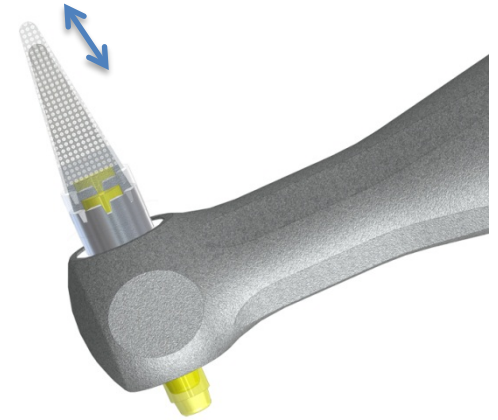

Dentatus Profin[®]

Your Companion to Dental Perfection

Perfect for:

- Hygienists
- Orthodontists
- Periodontists
- Prosthodontists
- Implantologists

Dentatus Profin[®] PDX (1/2)

- 1.2 mm reciprocating tip movement
- Fixed or rotating mode
- For hard-to-reach areas
- No heat build-up
- Can be used close to the gingiva

Dentatus Profin[®] PDX (2/2)

- Tactile ergonomics
- Smooth glare free surface
- Gentle cleaning of root surfaces (with Per-lo-Tor tips)
- Made in Sweden

The unique reciprocating movement by Profin[®] PDX

Rotating instrumentation

Reciprocating instrumentation

The Profin movement

Profin[®] for Hygienists & Periodontists

- Gentle cleaning of root surfaces with minimal or no damage to the root cementum (with Per-lo-Tor tips)
- Efficient removal of restorational overhangs
- Professional cleaning and polishing of all dental surfaces

- Based on the established Profin/EVA system
- The same wide range of interchangeable diamond Lamineer tips
- For safe and precise finishing work
- For posterior and anterior usage

Dentatus Profin[®] PDH