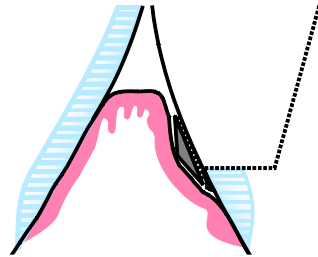

Dentatus Profin[®]

Your Companion to Dental Perfection

Perfect for:

- Hygienists
- Orthodontists
- Periodontists
- Prosthodontists
- Implantologists

Dentatus Profin[®] PDX (1/2)

- 1.2 mm reciprocating tip movement
- Fixed or rotating mode
- For hard-to-reach areas
- No heat build-up
- Can be used close to the gingiva

Dentatus Profin[®] PDX (2/2)

- Tactile ergonomics
- Smooth glare free surface
- Gentle cleaning of root surfaces (with Per-lo-Tor tips)
- Made in Sweden

The unique reciprocating movement by Profin[®] PDX

Rotating instrumentation

Reciprocating instrumentation

The Profin movement

Profin[®] for Hygienists & Periodontists

- Gentle cleaning of root surfaces with minimal or no damage to the root cementum (with Per-lo-Tor tips)
- Efficient removal of restorational overhangs
- Professional cleaning and polishing of all dental surfaces