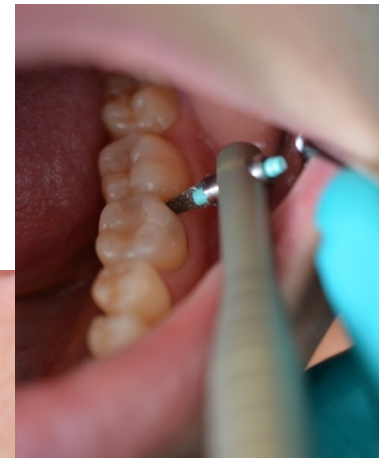

Rotating instrumentation

Reciprocating instrumentation

The Profin movement

Profin[®] for Hygienists & Periodontists

- Gentle cleaning of root surfaces with minimal or no damage to the root cementum (with Per-lo-Tor tips)
- Efficient removal of restorational overhangs
- Professional cleaning and polishing of all dental surfaces

Profin[®] for Implantologists

- Single use plastic EVA tips
- Use with dedicated cleaning past
- Gentle to prosthetics and gingiva
- No heat build-up
- Gentle to implants

Profin[®] PDH

Achieve the Highest Levels of Dental Finishing

- Based on the established Profin/EVA system
- The same wide range of interchangeable diamond Lamineer tips
- For safe and precise finishing work
- For posterior and anterior usage

Dentatus Profin[®] PDH

Dentatus LTA Lamineer[®] Tips

Reciprocating tools for finishing and polishing of all tooth surfaces

LTA

IPR

Dentatus LTA Lamineer[®] Tips

- Provides excellent and well defined surfaces, also in hard-to-reach areas
- Color coded abrasive diamond tips in different shapes, grits and sizes for specific all kinds of treatments
- Safe-sided to prevent damage to adjacent tissue or enamel
- Sterilizable to provide long term economical use