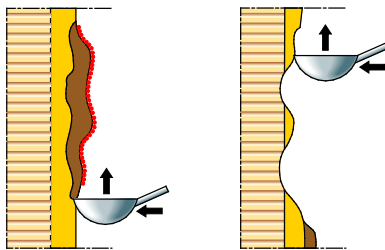

Dentatus LTA Lamineer[®] Tips

Additional Shapes and Functions:

- Shorter tips for CAD/CAM restorations
- EVA plastic tips for Implant Cleaning
- IPR tips for Interproximal reduction
- Longer, more flexible tips for contours
- Profin/EVA tips can also be used with W&H and NSK contra-angles for Profin
- ...and more

Dentatus Per-lo-Tor™ Instruments

The ultimate tools for safe and mechanical root-planing with Profin PDX

Per-lo-Tor

Prevents Further Removal of Root Cementum Once Surface is Clean

- For mechanical tooth cleaning
- Safe root-planing with Profin
- Developed by Prof. Per Axelsson
- Made of high quality stainless steel
- Made for long lasting performance

Why use Per-lo-Tor

The curette

Ultrasonic/
High Speed Scaler

Consequence of recurrence of
plaque on partially exposed root
dentin.

DENTATUS AB

Thank you for your attention.