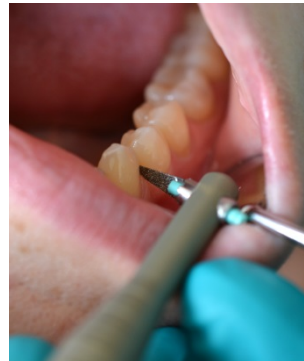

Rotating instrumentation

Reciprocating instrumentation

The Profin movement

Profin[®] for Hygienists & Periodontists

- Gentle cleaning of root surfaces with minimal or no damage to the root cementum (with Per-lo-Tor tips)
- Efficient removal of restorational overhangs
- Professional cleaning and polishing of all dental surfaces

Profin[®] for Implantologists

- Single use plastic EVA tips
- Use with dedicated cleaning past
- Gentle to prosthetics and gingiva
- No heat build-up
- Gentle to implants

Profin[®] PDH

Achieve the Highest Levels of Dental Finishing

- Based on the established Profin/EVA system
- The same wide range of interchangeable diamond Lamineer tips
- For safe and precise finishing work
- For posterior and anterior usage

Dentatus Profin[®] PDH

Dentatus LTA Lamineer[®] Tips

Reciprocating tools for finishing and polishing of all tooth surfaces

LTA

IPR

Dentatus LTA Lamineer[®] Tips

- Provides excellent and well defined surfaces, also in hard-to-reach areas
- Color coded abrasive diamond tips in different shapes, grits and sizes for specific all kinds of treatments
- Safe-sided to prevent damage to adjacent tissue or enamel
- Sterilizable to provide long term economical use