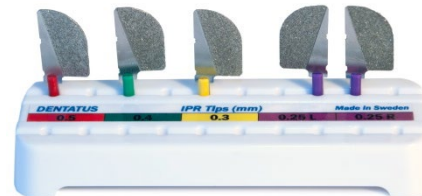

Dentatus Profin[®]

Your Companion to Dental Perfection

Perfect for:

- Hygienists
- Orthodontists
- Periodontists
- Prosthodontists
- Implantologists

Dentatus Profin[®] PDX (1/2)

- 1.2 mm reciprocating tip movement
- Fixed or rotating mode
- For hard-to-reach areas
- No heat build-up
- Can be used close to the gingiva

Dentatus Profin[®] PDX (2/2)

- Tactile ergonomics
- Smooth glare free surface
- Gentle cleaning of root surfaces (with Per-lo-Tor tips)
- Made in Sweden

The unique reciprocating movement by Profin[®] PDX

Rotating instrumentation

Reciprocating instrumentation

The Profin movement

Profin[®] for Hygienists & Periodontists

- Gentle cleaning of root surfaces with minimal or no damage to the root cementum (with Per-lo-Tor tips)
- Efficient removal of restorational overhangs
- Professional cleaning and polishing of all dental surfaces

Profin[®] for Orthodontists

- Interproximal reduction during orthodontic treatment with fixed appliances
- Clean-up of tooth surfaces after de-bonding
- Stripping with IPR tips

Profin[®] for Prosthodontics