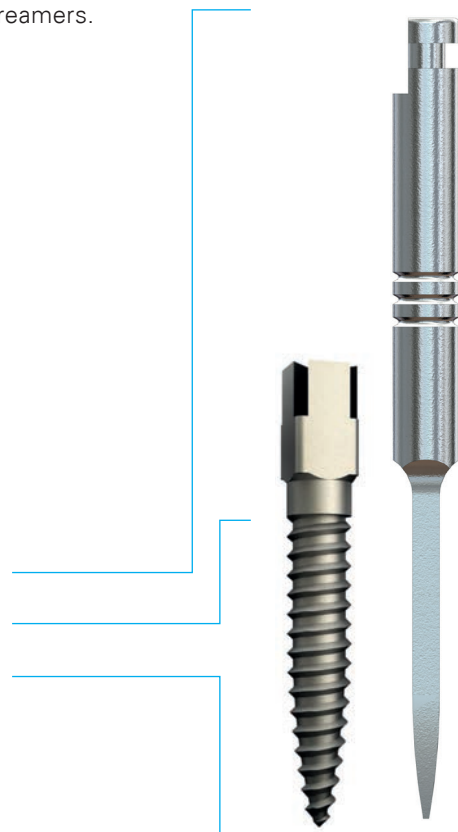

DENTATUS POST & REAMER SYSTEM

A QUICK GUIDE

How to Combine Dentatus Posts With Dentatus Reamers

The Advantages

- For a perfect match between the root and the canal posts
- Reamers made of high quality stainless steel
- Easy to understand size indications

Dentatus, one of the most experienced manufacturers of dental intraradicular retentive posts provides a wide choice of dental posts in various materials and corresponding reamers for reliable and proven results.

This folder will give you a short presentation of the Dentatus Post & Reamer system and explain how different posts correlate with different reamers.

Different posts with corresponding reamers

Long-lasting reamers with sharp cutting edges

Reliable and proven results