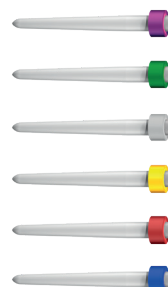

Corresponding reamers

Helix Conical: RSG #3-6, RSH #3-6, RSI #3-5

Standard Conical: RUG #1-6, RUH #4-6

XXXS: LENGTH 15 MM & Ø 1,00 MM

XXS: LENGTH 15 MM & Ø 1,15 MM

XS: LENGTH 15 MM & Ø 1,30 MM

S: LENGTH 15 MM & Ø 1,45 MM

M: LENGTH 17 MM & Ø 1,60 MM

L: LENGTH 19 MM & Ø 1,75 MM